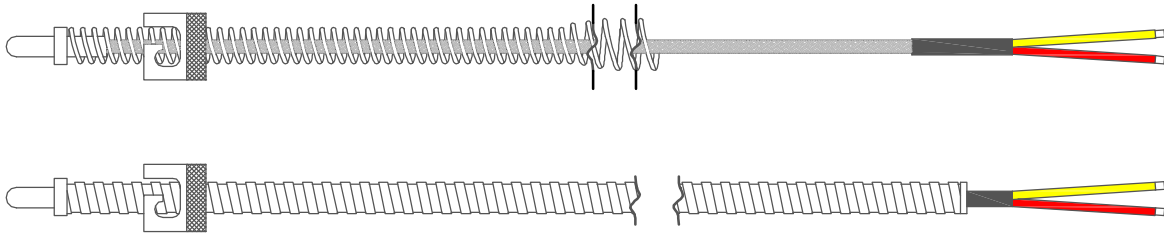

TEMTRONICS CORP

ADJUSTABLE BAYONET

BAY

1	2	3	4	5	6	7
<input type="checkbox"/>	<input type="checkbox"/>	<input type="checkbox"/>	<input type="checkbox"/>	<input type="checkbox"/>	<input type="checkbox"/>	<input type="checkbox"/>

CALIBRATION	
	J, K

1

DIAMETER	
3	.188 (3/16")
4	.250 (1/4")

2

JUNCTION	
G	GROUNDED
U	UNGROUNDED

3

WIRE LENGTH	
	EX: 36"

4

5

WIRE TYPE	
F	FIBERGLASS
S	FIBERGLASS W/ SSOB
A	FIBERGLASS W/ ARMOR

6

TERMINATION	
A	SPLIT LEADS
B	SPLIT LEADS W/ SPADES
C	STANDARD MALE CONN.
D	MINI MALE CONN.
E	STANDARD FEMALE CONN.
F	MINI FEMALE CONN.