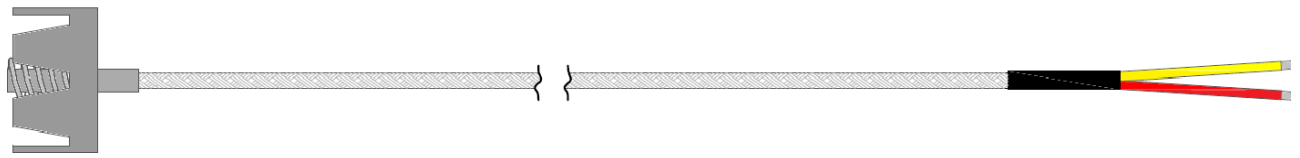

## MAGNETIC THERMOCOUPLE

MT

1	2	3	4	5

CALIBRATION	
J, K, T, E	

TERMINATION	
A	SPLIT LEADS
B	SPLIT LEADS W/SPADES
C	STANDARD MALE
D	MINI MALE
E	STANDARD FEMALE
F	MINI FEMALE

WIRE TYPE	
F	FIBERGLASS
S	FIBERGLASS W/ SSOB
A	FIBERGLASS W/ ARMOR
T	TEFLON

WIRE LENGTH	
	EX: 36"

OTHER	
X	SPECIFY
O	NONE